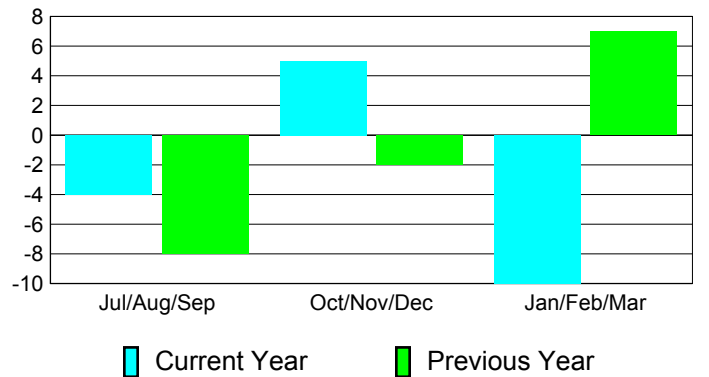

Club Results 2010-2011

Goal, New, Dropped, Gain/Loss

MEMBERSHIP

Membership Results
2010-2011

Membership
2009-2010

Month	Net Memb Goal	Actual New Memb	Actual Dropped Memb	Gain/Loss of Memb	Gain/Loss of Memb
Jul/Aug/Sep	0	12	-16	-4	-8
Oct/Nov/Dec	6	25	-20	5	-2
Jan/Feb/Mar	20	11	-21	-10	7
Totals	26	48	-57	-9	-3

Membership Results 2010-2011

Goal, New, Dropped, Gain/Loss

Comparison of Club Gain/Loss

Current Year Compared to the Previous Year

Comparison of Membership Gain/Loss

Current Year Compared to the Previous Year

YTD Status Quo Clubs 2010-2011

Status Quo Clubs Compared to Status Quo Members

Gender Comparison 2010-2011

Jul/Aug/Sep

Oct/Nov/Dec

Jan/Feb/Mar

Male

Female