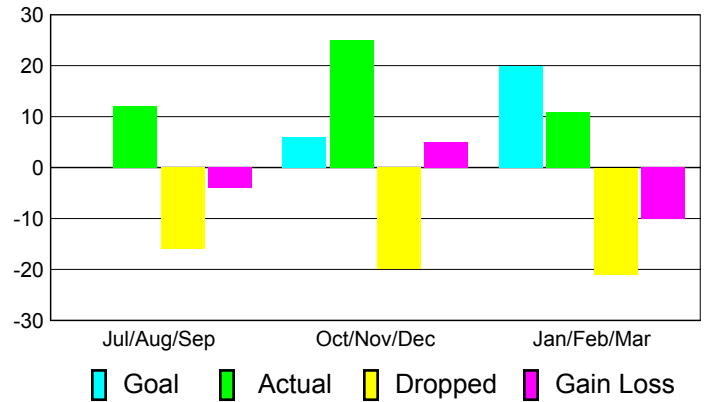

Club Results 2010-2011

Goal, New, Dropped, Gain/Loss

MEMBERSHIP

Membership Results
2010-2011

Membership
2009-2010

Month	Net Memb Goal	Actual New Memb	Actual Dropped Memb	Gain/Loss of Memb	Gain/Loss of Memb
Jul/Aug/Sep	0	12	-16	-4	-8
Oct/Nov/Dec	6	25	-20	5	-2
Jan/Feb/Mar	20	11	-21	-10	7
Totals	26	48	-57	-9	-3

Membership Results 2010-2011

Goal, New, Dropped, Gain/Loss

Comparison of Club Gain/Loss

Current Year Compared to the Previous Year

Comparison of Membership Gain/Loss

Current Year Compared to the Previous Year